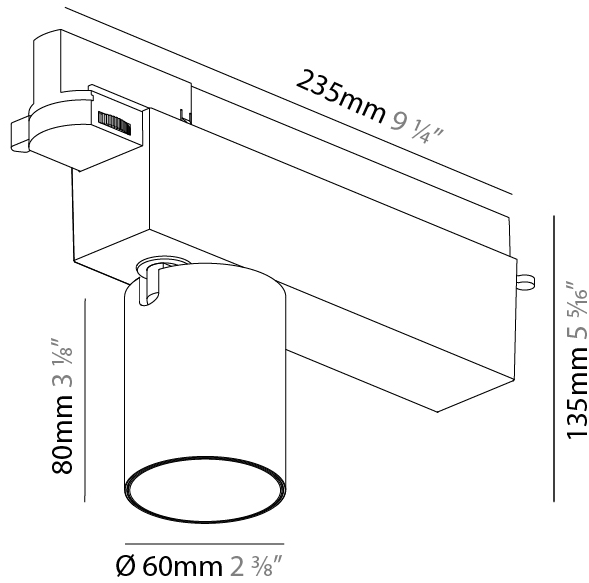

PHYSICAL

Shape: Cylinder
Diameter (mm): 60
Diameter (in): 2 3/8
Length (mm): 235
Length (in): 9 1/4
Height (mm): 135
Height (in): 5 5/16
Light Distribution: Adjustable / Direct
Weight (kg): 0.7
Weight (lbs): 1.54
Installation Requirement: Track or profile system
Fixture Finish: SSR / BKV / CWI / CRY / HAB / UFT / ITA / RUA / FTG / MYG / LOD / PUS / FRO / FUP / KIA / POP / BLS / SPG / MEY / GOH / GUM / CHC / COM / ABZ / JAG / OBR / MOS / ROR
Fixture Material: Aluminum Die Cast

ELECTRICAL

Lamp Type: LED (Zhaga Standard)
Input Wattage (W): 12 / 15
Total Output Wattage (W): 10.8 / 13.5
Dimming: Tri-Mode (Non-Dimming and Phase Dimming (120Vac only) and 0-10V Dimming)
Driver Included: Yes
Driver Location: Integrated
Driver Type: Constant Current - Universal
Driver Class: Class 2
Input Voltage (V): 120 - 277
Constant Current (MA): 350

LED

Number of LEDs: 1
Color Temperature (°K): 2700 / 3000 / 3500 / 4000
Max. Delivered Lumen (lm): 520 / 580 / 627 / 640
Nominal Lumen (lm): 960 / 1070 / 1156 / 1180
CRI: >90 CRI
Lamp Life (hrs): 50000
Upon Request: Special Color Temperature Special Led

OPTICAL

Beam Angle: 8
Adjustability: Rotational 340°; Tilt 90°
Upon Request: Special Beam Angles

RATINGS AND CERTIFICATIONS

Certified By: Certified for North American Standards
IP rating: IP20

PROJECT	
TYPE	
SPECIFIER	
QUANTITY	
DATE